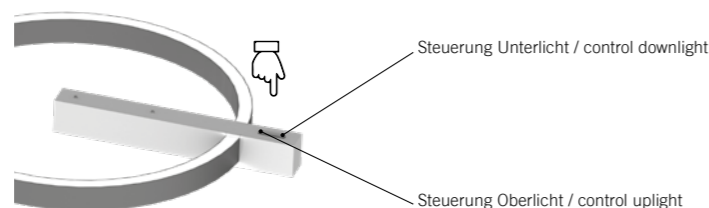

BEDIENUNG / HANDLING

SCHALTEN SWITCH

ON / OFF

1X + 0 SEC.

Ober-/ Unterlicht getrennt schaltbar / up-/ down light separately switchable

DIMMEN DIMM

1X + >1 SEC.

Ober-/ Unterlicht getrennt dimmbar / up-/ down light separately dimmable

FARBWECHSEL COLOR CHANGE

2X + >1 SEC.

Ober-/ Unterlicht getrennt farbsteuerbar / up-/ down light separately colour controllable

MIDNIGHT®

vario - single Ø 60 CM
PENDELLEUCHE | HANGING LAMP

... 916 00

Ober-/ Unterlicht per Taster getrennt schaltbar, getrennt stufenlos dimm- und farbsteuerbar von 2.000 - 5.000 K; Höhenverstellung über Liftsystem | Upper/lower light separately switchable via push-button, separately infinitely dimmable and colour controllable from 2,000 - 5,000 K; height adjustment via lift system

... 946 00

mit Funksynchronisation | with radio synchronisation

LEUCHTMITTEL | LAMP

☑ Ra90 | 3.400 lm (35 W) @ 2.000 K || Ra90 | 3750 lm (25 W) @ 5.000 K
☒ Ra90 | 3.400 lm (35 W) @ 2.000 K || Ra90 | 3750 lm (25 W) @ 5.000 K
EEK / EEC: E

DESIGN

Mosru Mohiuddin 2018-2021