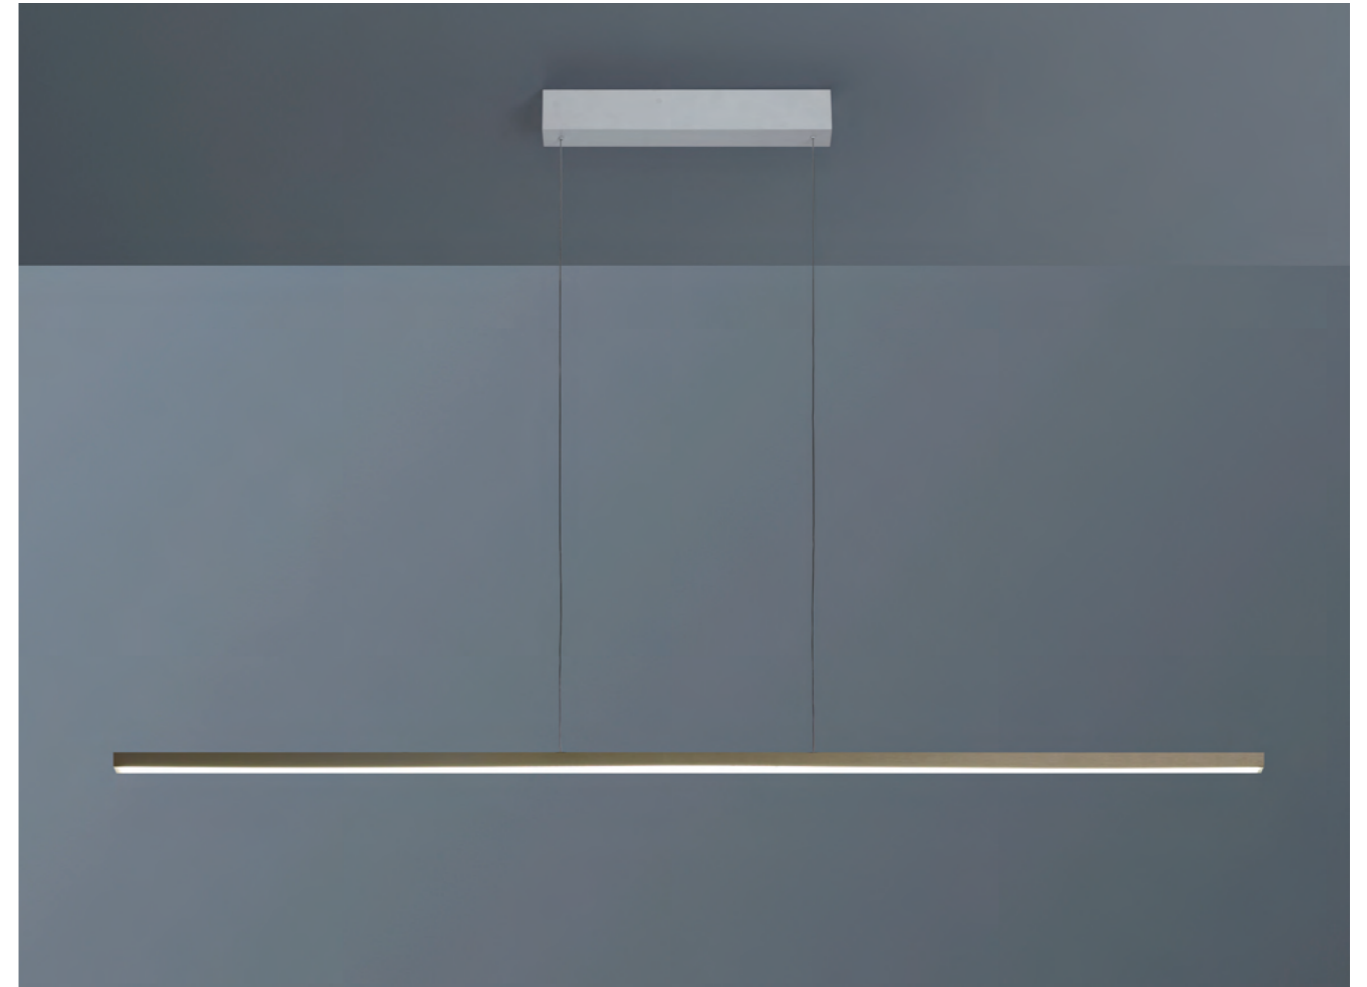

SMART

PENDELLEUCHE HANGING LAMP

226 601 00
aluminium

227 601 00
platin / platinum

228 601 00
schwarz / black

Deckengehäuse immer weiß
Ceiling housing always white

LEUCHTMITTEL / LAMP

LED-Band - 40 W
2.200 lm @ 2.000 K
2.800 lm @ 5.000 K
Ra 90

LICHTWIRKUNG / LIGHTING EFFECT
⇩ down

ABMESSUNGEN / DIMENSIONS

↔ 118 x 5 x 1,9 cm
↓ min. 30 - max. 150 cm

SONSTIGES / FEATURES

ein-/ ausschaltbar, dimmbar und farbsteuerbar (in 4 Stufen: 2.000 K, 3.000 K, 4.000 K, 5.000 K) per Taster am Pendel; Höhenverstellung per Liftsystem (30 - 150 cm) can be switched on/off, dimmed and colour-controlled (in 4 levels: 2,000 K, 3,000 K, 4,000 K, 5,000 K) via push-button on the pendant; height adjustment via lift system (30 - 150 cm)

⦿ mit integriertem Dimmer
integrated dimmer

PENDELLEUCHE HANGING LAMP

226 901 00
aluminium

227 901 00
platin / platinum

228 901 00
schwarz / black

Deckengehäuse immer weiß
Ceiling housing always white

LEUCHTMITTEL / LAMP

LED-Band - 48 W
2.700 lm @ 2.000 K
3.600 lm @ 5.000 K
Ra 90

LICHTWIRKUNG / LIGHTING EFFECT
⇩ down

ABMESSUNGEN / DIMENSIONS

↔ 148 x 5 x 1,9 cm
↓ min. 30 - max. 150 cm

SONSTIGES / FEATURES

ein-/ ausschaltbar, dimmbar und farbsteuerbar (in 4 Stufen: 2.000 K, 3.000 K, 4.000 K, 5.000 K) per Taster am Pendel; Höhenverstellung per Liftsystem (30 - 150 cm) can be switched on/off, dimmed and colour-controlled (in 4 levels: 2,000 K, 3,000 K, 4,000 K, 5,000 K) via push-button on the pendant; height adjustment via lift system (30 - 150 cm)

⦿ mit integriertem Dimmer
integrated dimmer